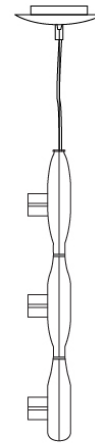

SPACE SUSPENSION

D91122

GENERAL

Series: Space
Brand: Milan
Division: Design
Mounting Type: Suspension
Mounting Location: Ceiling
Subcategory: Pendant

PHYSICAL

Shape: Abstract
Width (mm): 108
Width (in): 4 ¼
Height (mm): 730
Height (in): 28
Weight (kg): 1.4
Weight (lbs): 3
Fixture Finish: Metallic Gray
Fixture Material: Aluminum

ELECTRICAL

Number of Lamps: 3
Lamp Type: LED Retrofit
Lamp Shape: T4
Bulb Included: Bulb Not Included
Total Output Wattage (W): 9
Max. Wattage Per Lamp (W): 3
Lamp Base: G9
Input Voltage (V): 120

LED

OPTICAL

RATINGS AND CERTIFICATIONS

Certified By: CSA Certified to UL and CSA Standards
IP rating: IP20

PROJECT
TYPE
NOTES
QUANTITY
DATE

108mm 4 ¼"

730mm 28 ¾"