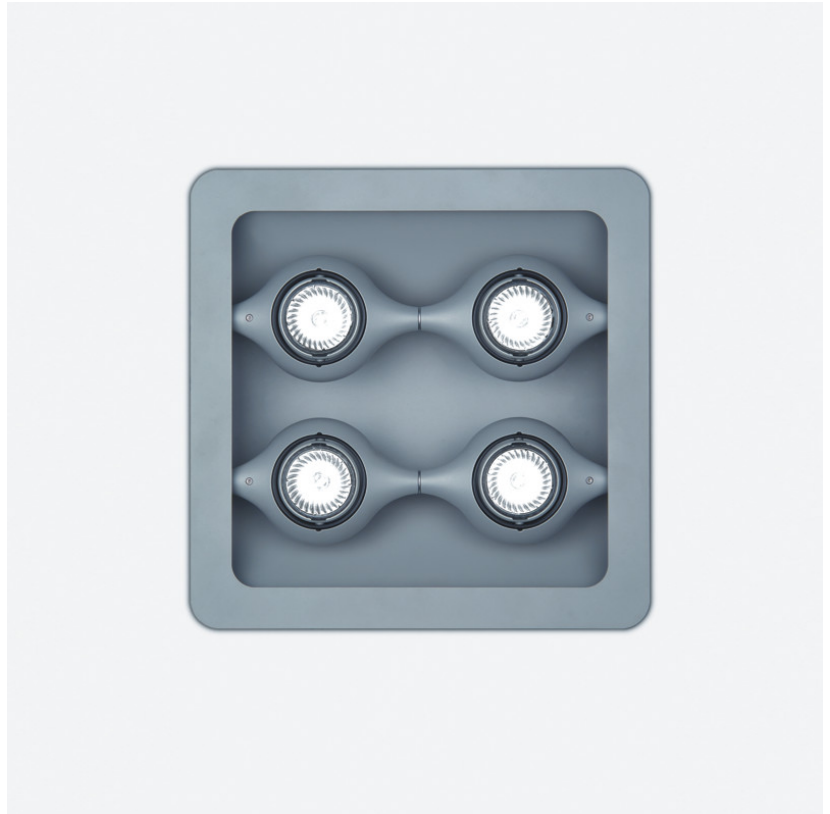

SPACE RECESSED

D96006

PROJECT	_____
TYPE	_____
NOTES	_____
QUANTITY	_____
DATE	_____

GENERAL

Series: Space
Brand: Milan
Division: Design
Mounting Type: Recessed
Mounting Location: Ceiling
Subcategory: Downlight

PHYSICAL

Shape: Square
Length (mm): 387
Length (in): 15 1/4
Width (mm): 387
Width (in): 15 1/4
Height (mm): 89
Height (in): 3 1/2
Light Distribution: Direct
Weight (kg): 3.2
Weight (lbs): 7
Diffuser: Glass - Sold Separately
Fixture Finish: Metallic Gray
Fixture Material: Metal

ELECTRICAL

Number of Lamps: 4
Lamp Type: LED Retrofit
Lamp Shape: MR16
Bulb Included: Bulb Not Included
Total Output Wattage (W): 20
Max. Wattage Per Lamp (W): 5
Lamp Base: GU10
Housing: Non - IC rated remodel housing is for use in non - insulated areas or where insulation is at least 3
Input Voltage (V): 120

LED

OPTICAL

RATINGS AND CERTIFICATIONS

Certified By: CSA Certified to UL and CSA Standards
IP rating: IP20