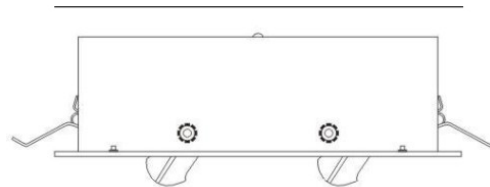

387mm 15 1/4"

387mm 15 1/4"