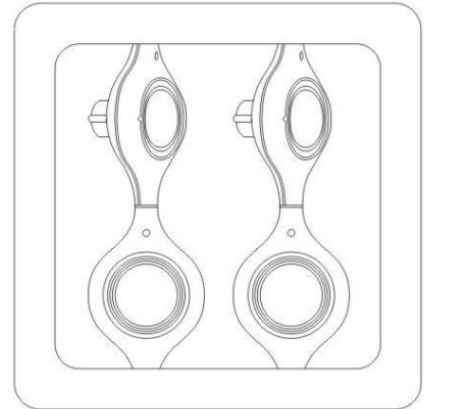

SPACE RECESSED

D96006

PROJECT	_____
TYPE	_____
NOTES	_____
QUANTITY	_____
DATE	_____

GENERAL

Series: Space
Brand: Milan
Division: Design
Mounting Type: Recessed
Mounting Location: Ceiling
Subcategory: Downlight

PHYSICAL

Shape: Square
Length (mm): 387
Length (in): 15 1/4
Width (mm): 387
Width (in): 15 1/4
Height (mm): 89
Height (in): 3 1/2
Light Distribution: Direct
Weight (kg): 3.2
Weight (lbs): 7
Diffuser: Glass - Sold Separately
Fixture Finish: Metallic Gray
Fixture Material: Metal

ELECTRICAL

Number of Lamps: 4
Lamp Type: LED Retrofit
Lamp Shape: MR16
Bulb Included: Bulb Not Included
Total Output Wattage (W): 20
Max. Wattage Per Lamp (W): 5
Lamp Base: GU10
Housing: Non - IC rated remodel housing is for use in non - insulated areas or where insulation is at least 3
Input Voltage (V): 120

LED

OPTICAL

RATINGS AND CERTIFICATIONS

Certified By: CSA Certified to UL and CSA Standards
IP rating: IP20