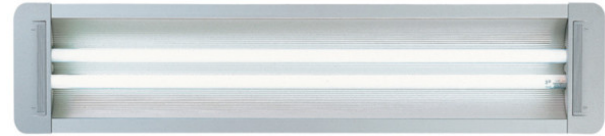

SPACE RECESSED

D96008

GENERAL

Series: Space
Brand: Milan
Division: Design
Mounting Type: Recessed
Mounting Location: Ceiling
Subcategory: Downlight

PHYSICAL

Shape: Rectangle
Length (mm): '1208
Length (in): 47 ⁹/₁₆
Width (mm): '150
Width (in): 5 ⁷/₈
Height (mm): '92
Height (in): 3 ⁵/₈
Light Distribution: Direct
Weight (kg): 2.7
Weight (lbs): 6
Diffuser: Glass - Sold Separately
Fixture Material: Metal

ELECTRICAL

Number of Lamps: 2
Lamp Type: LED Retrofit / CFL
Bulb Included: Bulb Not Included
Total Output Wattage (W): 46 / 78
Max. Wattage Per Lamp (W): 23 / 39
Lamp Base: G5
Input Voltage (V): 120

LED

OPTICAL

RATINGS AND CERTIFICATIONS

Certified By: CSA Certified to UL and CSA Standards
IP rating: IP44

PROJECT	_____
TYPE	_____
NOTES	_____
QUANTITY	_____
DATE	_____